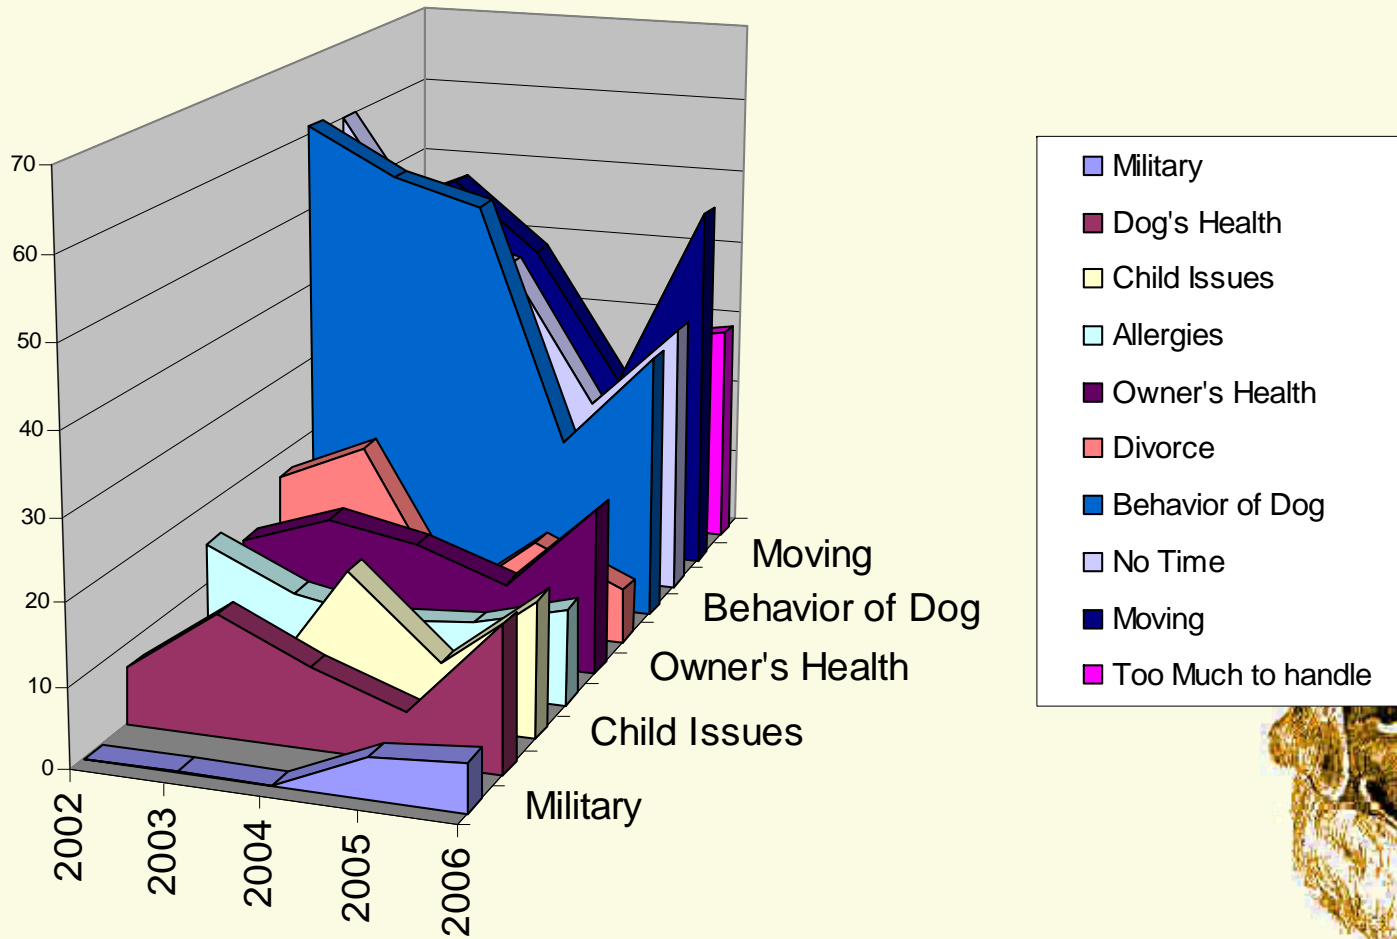

- ✓ Goldens not accepted for other reasons 81
 - No room/resources 0
 - Accepted by other Rescue/Programs 81

Intake Statistics for 2006

- ✓ **Cancelled Intake** **55**
 - By Shelter: Reclaimed by owner or adopted
 - By Owner: Changed mind or placed

- ✓ **On Hold** **17**
 - Owners could not decide and stopped returning calls

- ✓ **Shelters that work with GRREAT** **33**

Rescues and Adoptions

Dogs Rescued, by Sex

Dogs Rescued, by Age

Dogs Returned to Rescue

Where Dogs Came From

Reason for Give-ups

New Foster Homes by Age

New Foster Homes by State

Foster Homes

✓ Active 92

- Currently Available 14
- Recently Adopted Foster 11
- Current Foster 40
- Available at a later date 15
- Unavailable until further notice 6