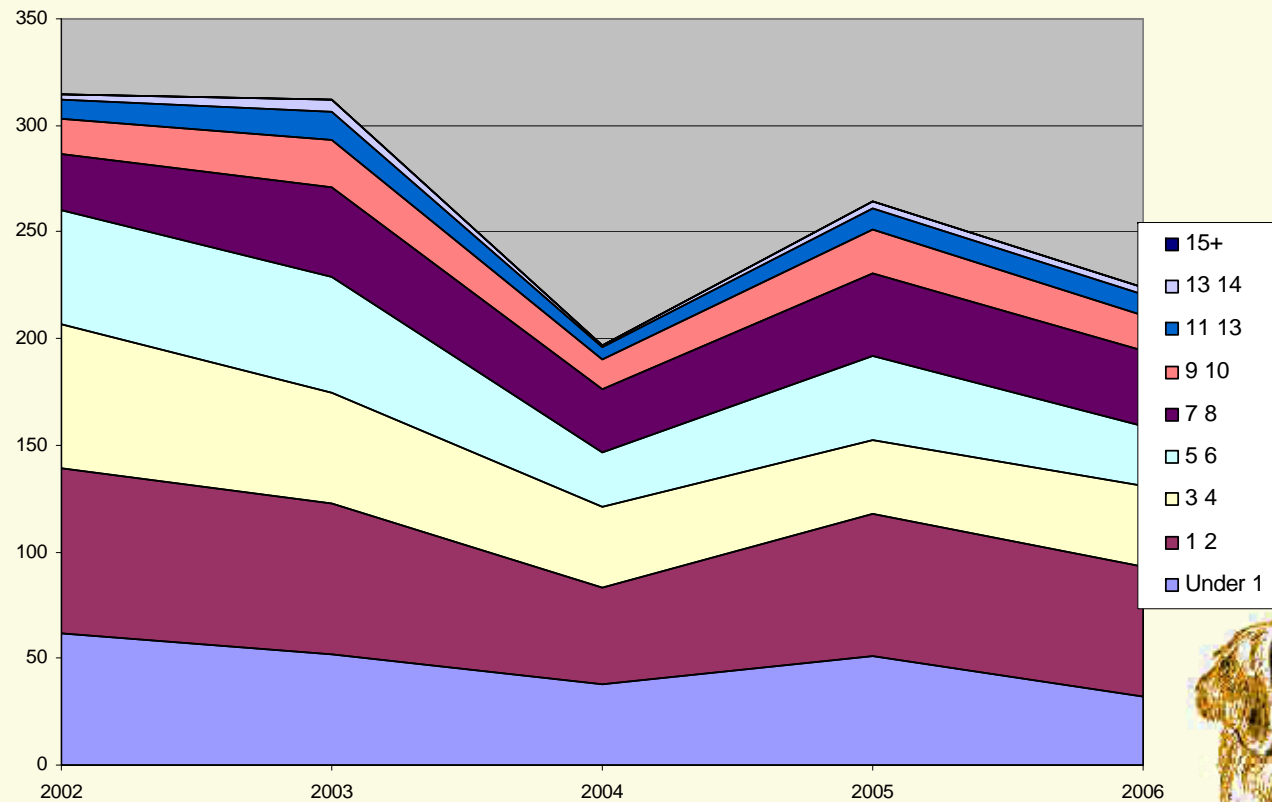

- ✓ Goldens not accepted for other reasons 81
 - No room/resources 0
 - Accepted by other Rescue/Programs 81

Intake Statistics for 2006

- ✓ **Cancelled Intake** **55**
 - By Shelter: Reclaimed by owner or adopted
 - By Owner: Changed mind or placed

- ✓ **On Hold** **17**
 - Owners could not decide and stopped returning calls

- ✓ **Shelters that work with GRREAT** **33**

Rescues and Adoptions

Dogs Rescued, by Sex

Dogs Rescued, by Age

Dogs Returned to Rescue

Where Dogs Came From

Reason for Give-ups

New Foster Homes by Age

New Foster Homes by State

Foster Homes

✓ Active 92

- Currently Available 14
- Recently Adopted Foster 11
- Current Foster 40
- Available at a later date 15
- Unavailable until further notice 6