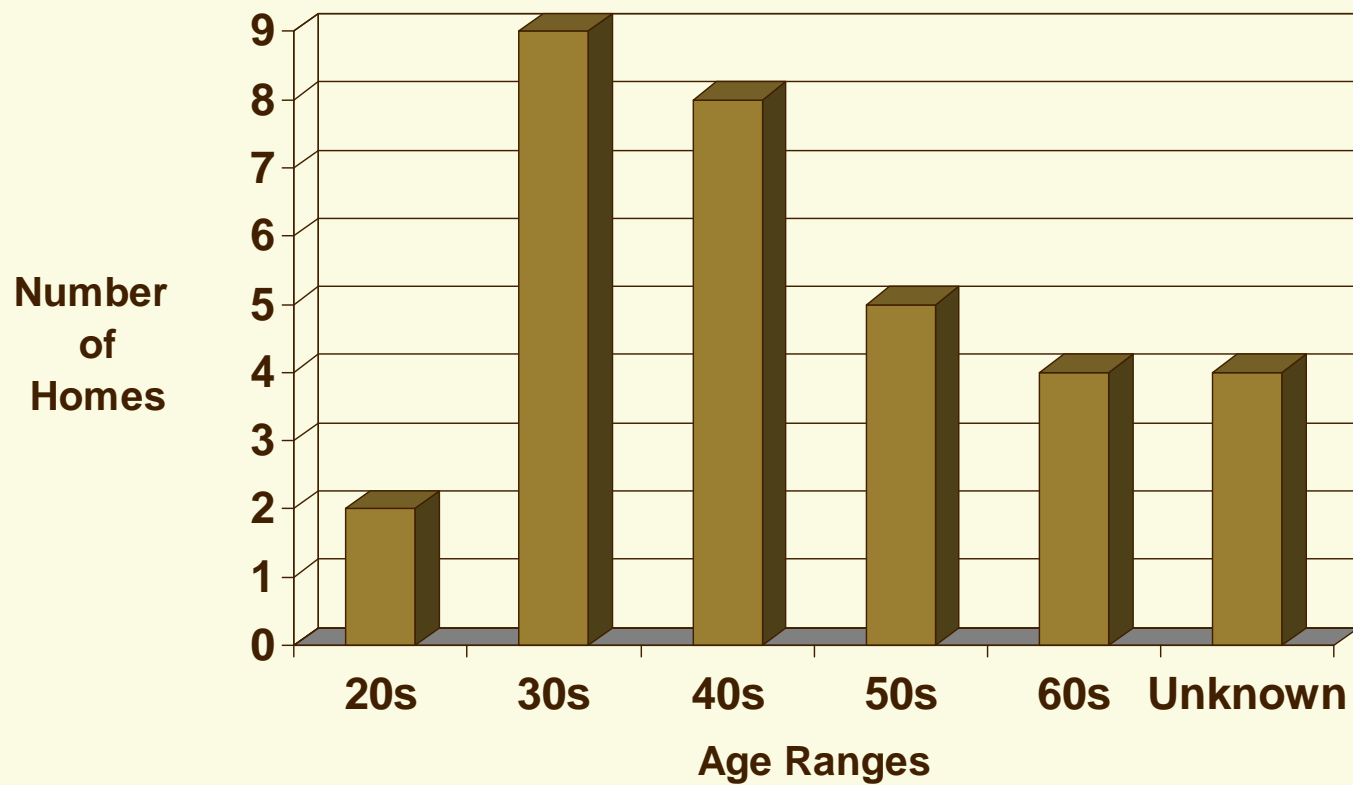

- ✓ Goldens not accepted for other reasons 81
 - No room/resources 0
 - Accepted by other Rescue/Programs 81

Intake Statistics for 2006

- ✓ **Cancelled Intake** **55**
 - By Shelter: Reclaimed by owner or adopted
 - By Owner: Changed mind or placed

- ✓ **On Hold** **17**
 - Owners could not decide and stopped returning calls

- ✓ **Shelters that work with GRREAT** **33**

Rescues and Adoptions

Dogs Rescued, by Sex

Dogs Rescued, by Age

Dogs Returned to Rescue

Where Dogs Came From

Reason for Give-ups

New Foster Homes by Age

New Foster Homes by State

Foster Homes

✓ Active 92

- Currently Available 14
- Recently Adopted Foster 11
- Current Foster 40
- Available at a later date 15
- Unavailable until further notice 6