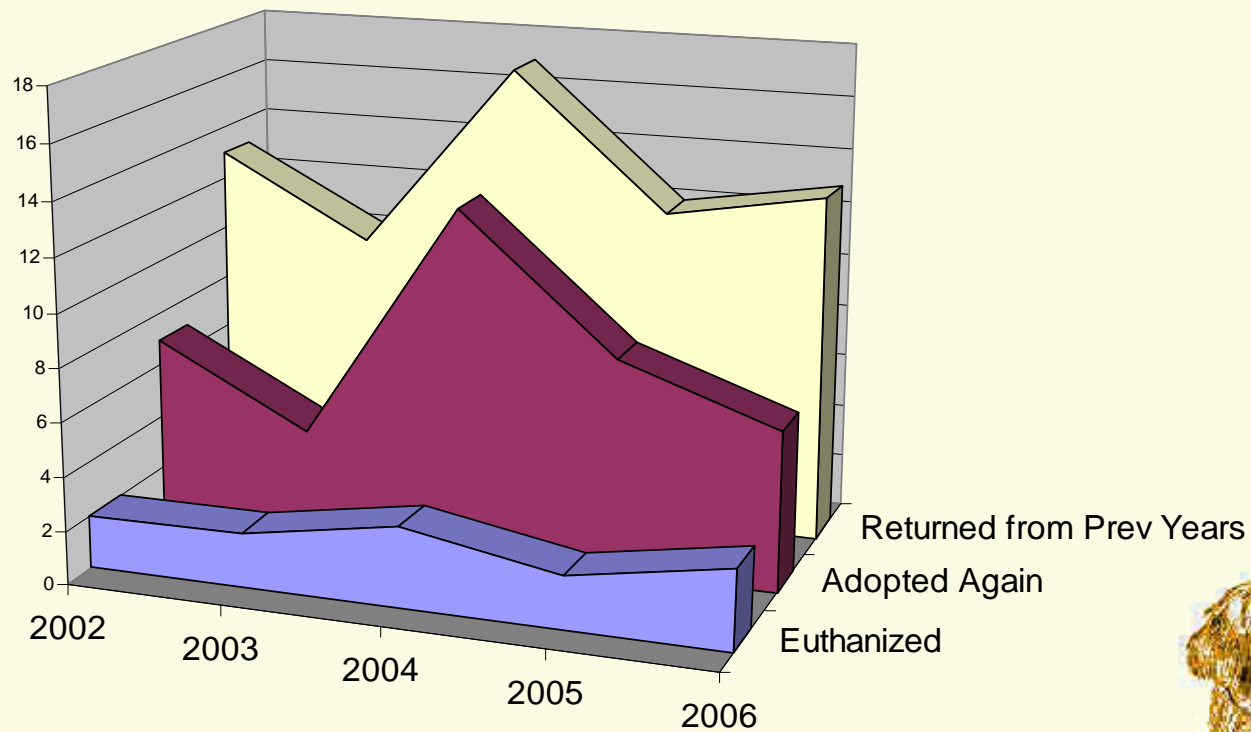

- ✓ **On Hold** **17**
 - Owners could not decide and stopped returning calls

- ✓ **Shelters that work with GRREAT** **33**

Rescues and Adoptions

Dogs Rescued, by Sex

Dogs Rescued, by Age

Dogs Returned to Rescue

Where Dogs Came From

Reason for Give-ups

New Foster Homes by Age

New Foster Homes by State

Foster Homes

✓ Active 92

- Currently Available 14
- Recently Adopted Foster 11
- Current Foster 40
- Available at a later date 15
- Unavailable until further notice 6