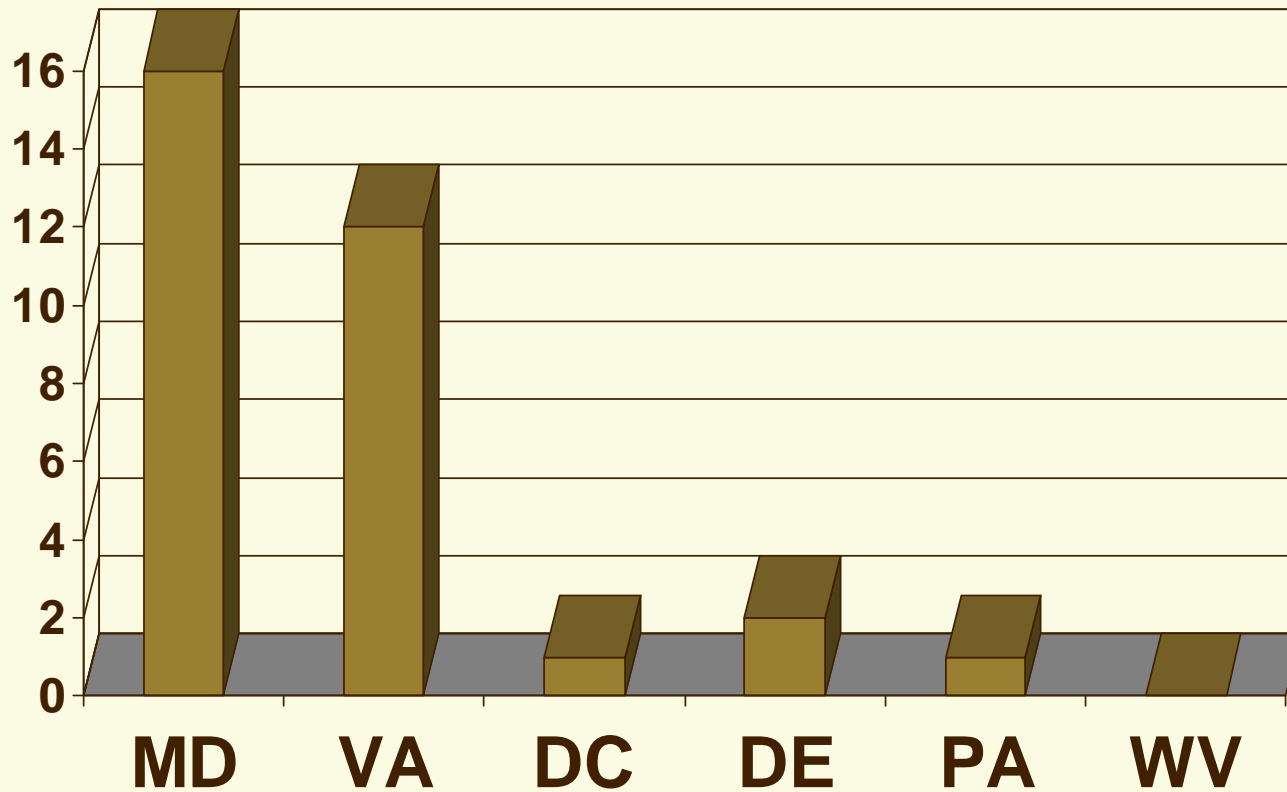

- ✓ **On Hold** **17**
 - Owners could not decide and stopped returning calls

- ✓ **Shelters that work with GRREAT** **33**

Rescues and Adoptions

Dogs Rescued, by Sex

Dogs Rescued, by Age

Dogs Returned to Rescue

Where Dogs Came From

Reason for Give-ups

New Foster Homes by Age

New Foster Homes by State

Foster Homes

✓ Active 92

- Currently Available 14
- Recently Adopted Foster 11
- Current Foster 40
- Available at a later date 15
- Unavailable until further notice 6

✓ Total 32

- 12 Adopted first foster
- 3 Adopted as applicant prior to fostering
- 2 Adopted after fostering more than once
- 8 No longer fostering

Days in Care

<u>Year</u>	<u>Least</u>	<u>Max</u>	<u>Average</u>
2005	4	271	52
2006	2	423	82