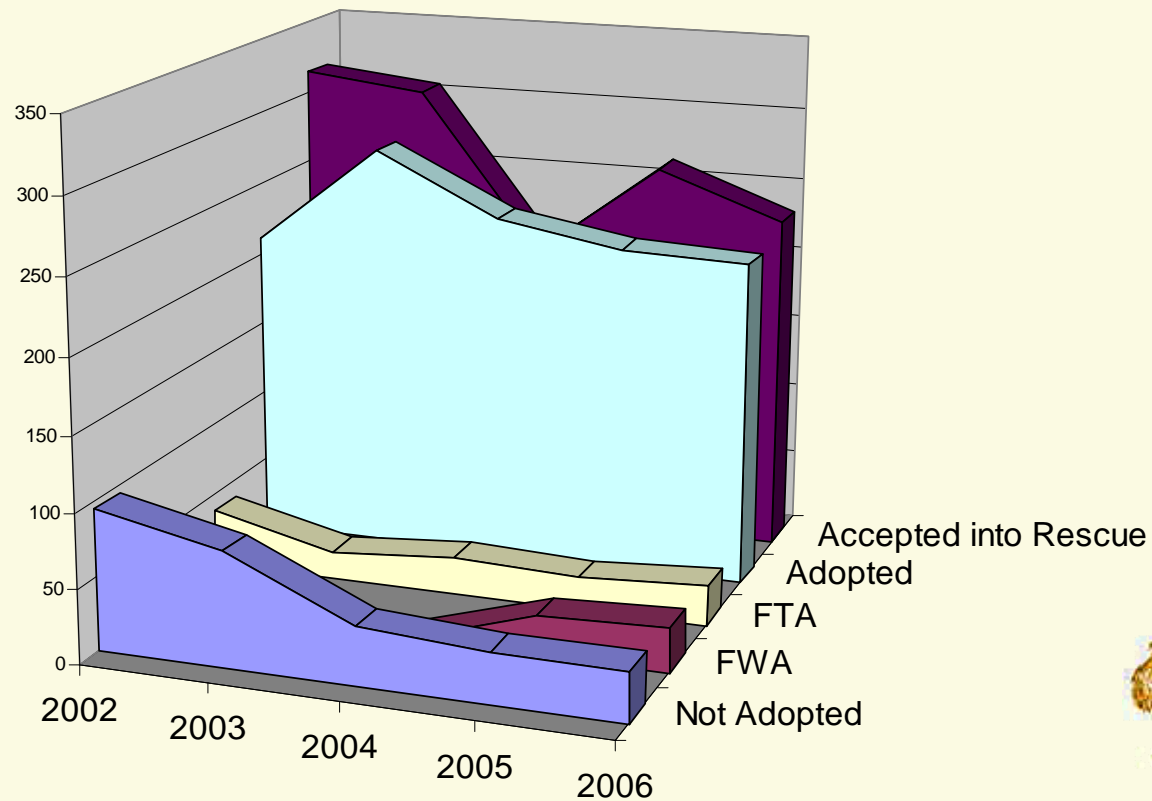

Intake Statistics for 2006

✓ Intake Interviews Conducted 446

Accepted into Rescue 231

Not Accepted 143

Cancelled 55

On Hold 17

Intake Statistics for 2006

- ✓ Goldens not accepted due to behavior 62
 - Aggression 61
 - Anxiety/Phobia 1
 - Senility 0

- ✓ Goldens not accepted for other reasons 81
 - No room/resources 0
 - Accepted by other Rescue/Programs 81

Intake Statistics for 2006

- ✓ **Cancelled Intake** **55**
 - By Shelter: Reclaimed by owner or adopted
 - By Owner: Changed mind or placed

- ✓ **On Hold** **17**
 - Owners could not decide and stopped returning calls

- ✓ **Shelters that work with GRREAT** **33**

Rescues and Adoptions

Dogs Rescued, by Sex

Dogs Rescued, by Age

Dogs Returned to Rescue

Where Dogs Came From

Reason for Give-ups

New Foster Homes by Age

New Foster Homes by State

Foster Homes

✓ Active 92

- Currently Available 14
- Recently Adopted Foster 11
- Current Foster 40
- Available at a later date 15
- Unavailable until further notice 6