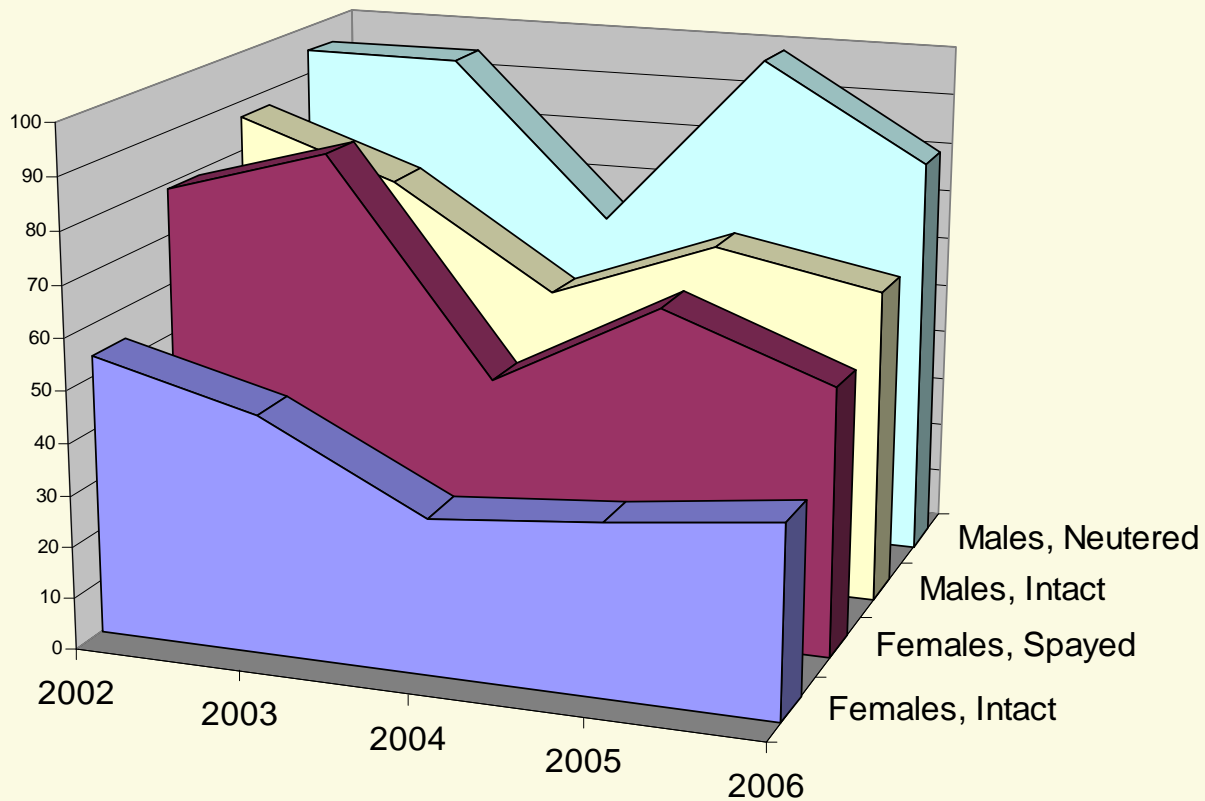

- ✓ Goldens not accepted for other reasons 81
 - No room/resources 0
 - Accepted by other Rescue/Programs 81

Intake Statistics for 2006

- ✓ **Cancelled Intake** **55**
 - By Shelter: Reclaimed by owner or adopted
 - By Owner: Changed mind or placed

- ✓ **On Hold** **17**
 - Owners could not decide and stopped returning calls

- ✓ **Shelters that work with GRREAT** **33**

Rescues and Adoptions

Dogs Rescued, by Sex

Dogs Rescued, by Age

Dogs Returned to Rescue

Where Dogs Came From

Reason for Give-ups

New Foster Homes by Age

New Foster Homes by State

Foster Homes

✓ Active 92

- Currently Available 14
- Recently Adopted Foster 11
- Current Foster 40
- Available at a later date 15
- Unavailable until further notice 6